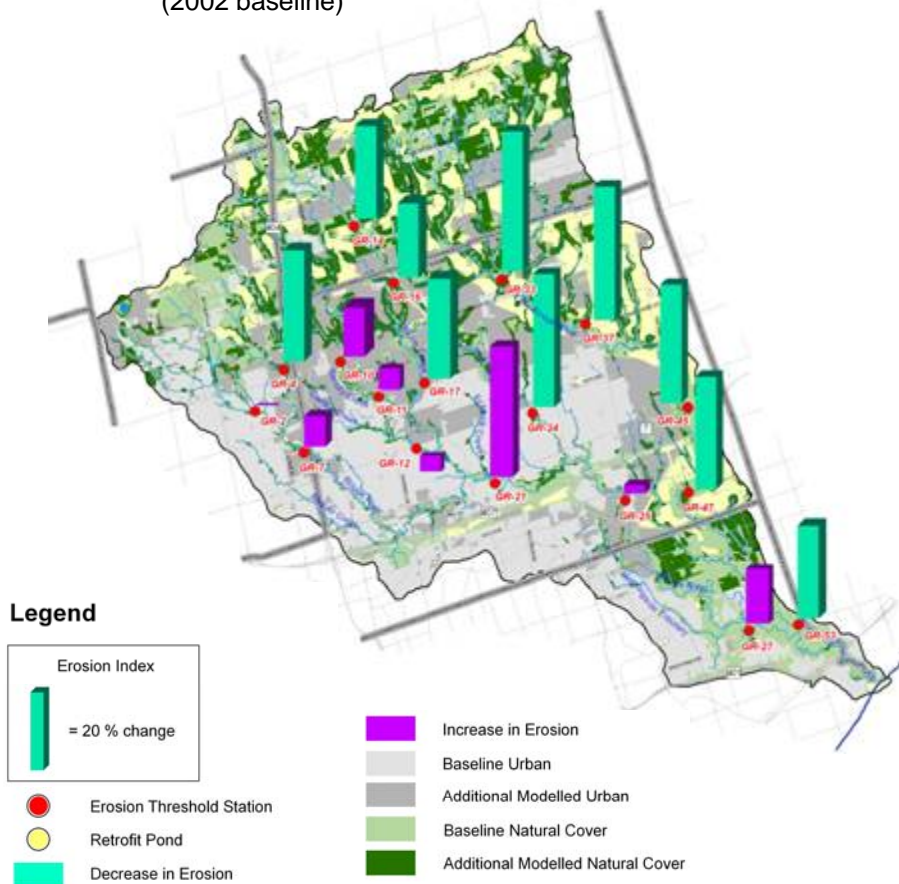

Urban Water Management Issues

Key Water/Erosion Management Strategies

Effect of "Sustainable Community"
(2002 baseline)