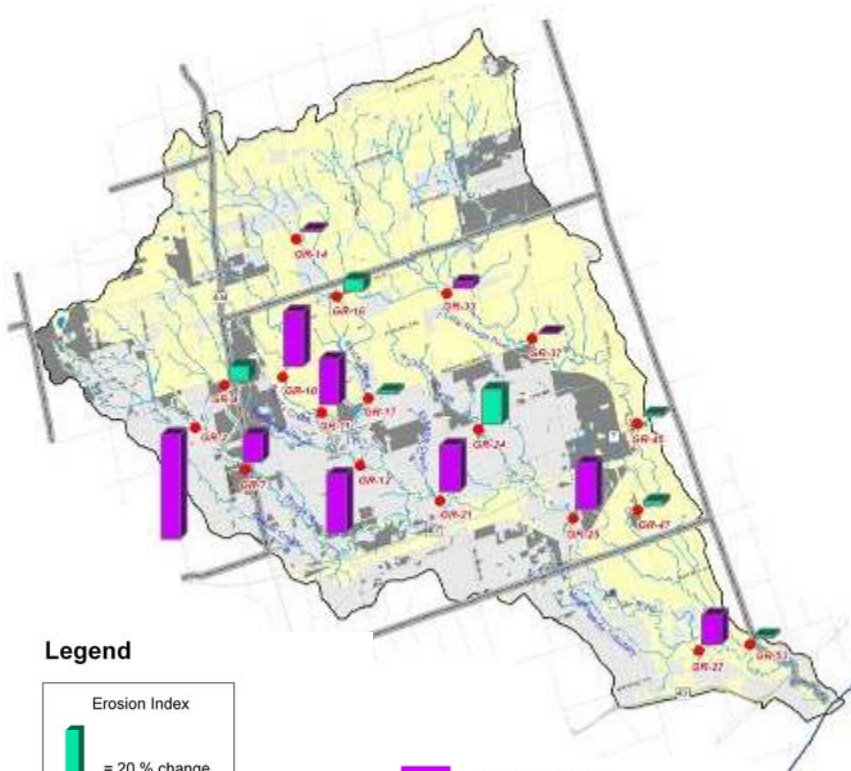

Urban Water Management Issues

Water Quality

Urban Water Management Issues

Too little water

Watershed Connections

Everyone lives downstream from somebody

Urban Water Management Issues

Effect of Build Out on Erosion Potential – Rouge Watershed

Effect of Official Plan Build-Out (2002 baseline)

Effect of Full Build-Out Current Practice (2002 baseline)

Legend

- Erosion Index**
 - = 20 % change
- Erosion Threshold Station
- Retrofit Pond
- Decrease in Erosion
- Increase in Erosion
- Baseline Urban
- Additional Modelled Urban
- Baseline Natural Cover
- Additional Modelled Natural Cover