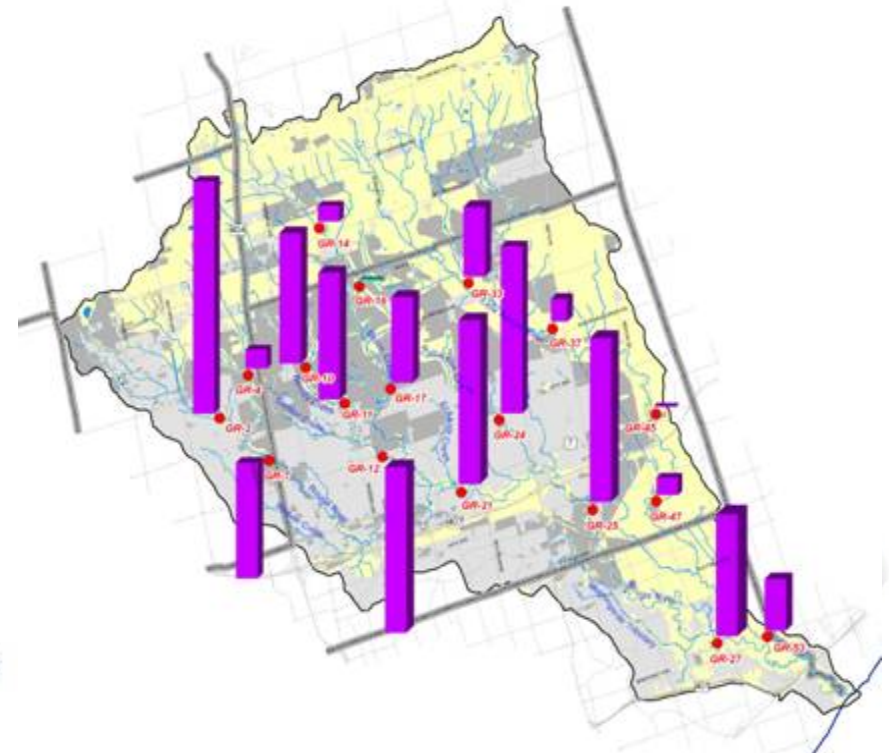

Urban Water Management Issues

Water Quality

Urban Water Management Issues

Too little water

Watershed Connections

Everyone lives downstream from somebody

Urban Water Management Issues

Effect of Build Out on Erosion Potential – Rouge Watershed

Effect of Official Plan Build-Out (2002 baseline)

Effect of Full Build-Out Current Practice (2002 baseline)

Legend

- Erosion Index**
 - = 20 % change
- Erosion Threshold Station
- Retrofit Pond
- Decrease in Erosion
- Increase in Erosion
- Baseline Urban
- Additional Modelled Urban
- Baseline Natural Cover
- Additional Modelled Natural Cover